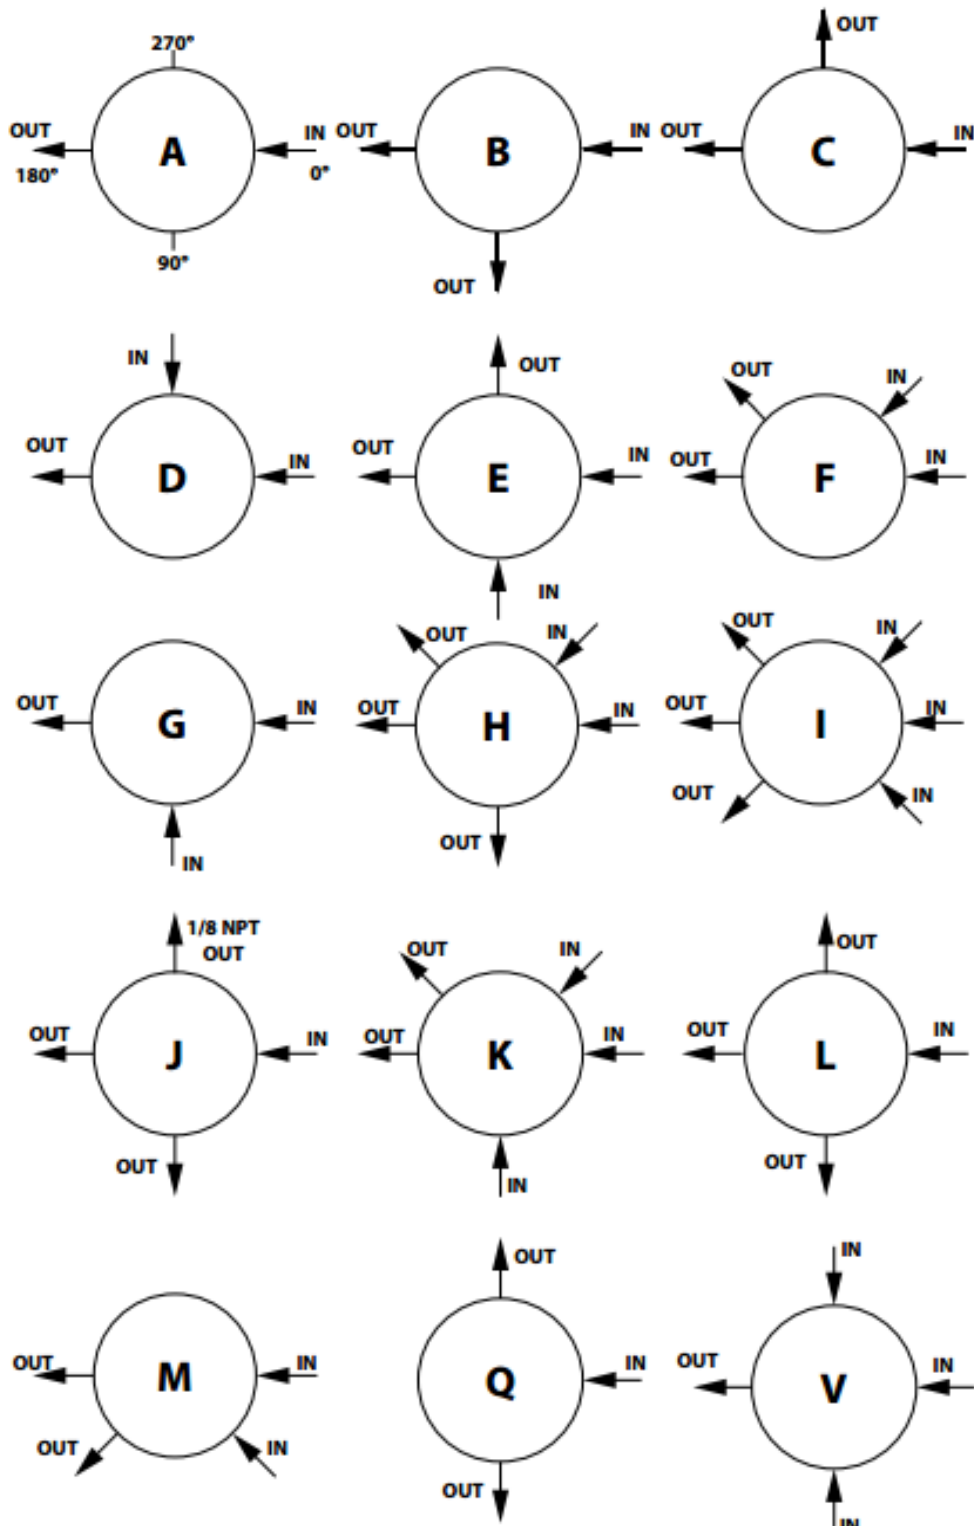

Port Locations (Back Pressure Regulators)

LOCATION OF PORTS FROM TOP VIEW

Porting Options for LB-1 Back Pressure Valve

Arrow pointing toward body is inlet, arrow pointing away from body is outlet.

Location of ports from top view